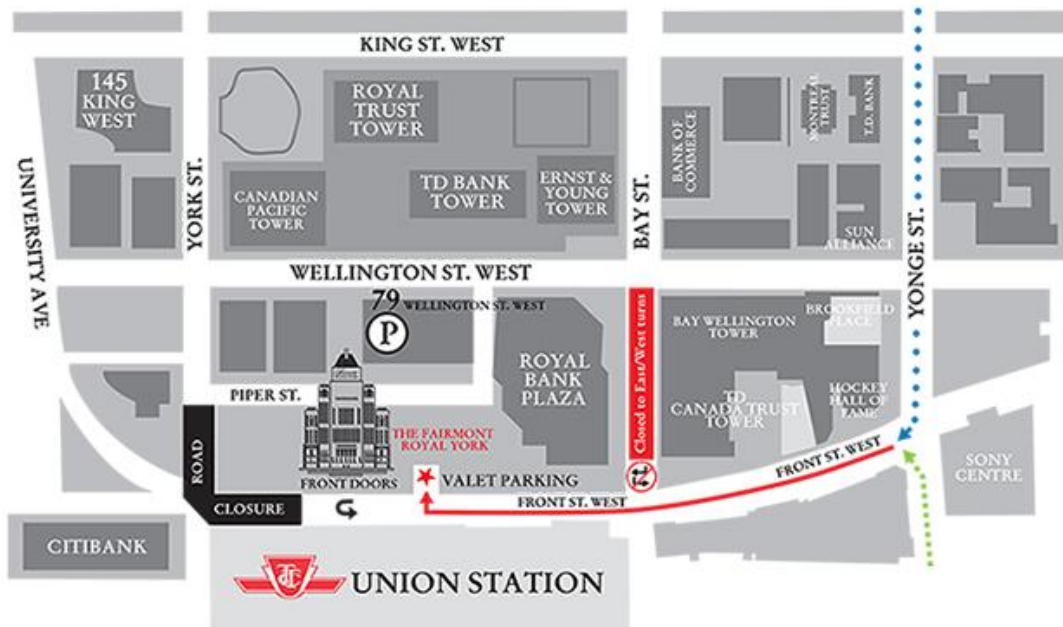

THE FAIRMONT ROYAL YORK DIRECTIONS TO VALET PARKING ENTRANCE

Arriving from the Gardiner Expressway (Eastbound)

- Exit on Yonge Street
- Turn left (North) on Yonge Street →
- Turn left (West) on Front Street →
- Continue driving past Bay Street
- Make a right (North) into our Valet Parking Entrance ★

Arriving from the Gardiner Expressway (Westbound)

- Exit on Yonge Street
- Turn right (North) on Yonge Street →
- Turn left (West) on Front Street →
- Continue driving past Bay Street
- Make a right (North) into our Valet Parking Entrance ★

Arriving from Yonge Street traveling South

- Continue South all the way to Front Street →
- Turn right (West) on Front Street →
- Continue driving past Bay Street
- Make a right (North) into our Valet Parking Entrance ★

*Due to on-going roadwork being completed by the City of Toronto, we recommend referring to our website prior to your arrival for the most up-to-date directions to The Fairmont Royal York.
<http://www.fairmont.com/royal-york-toronto/map/mapanddirections>